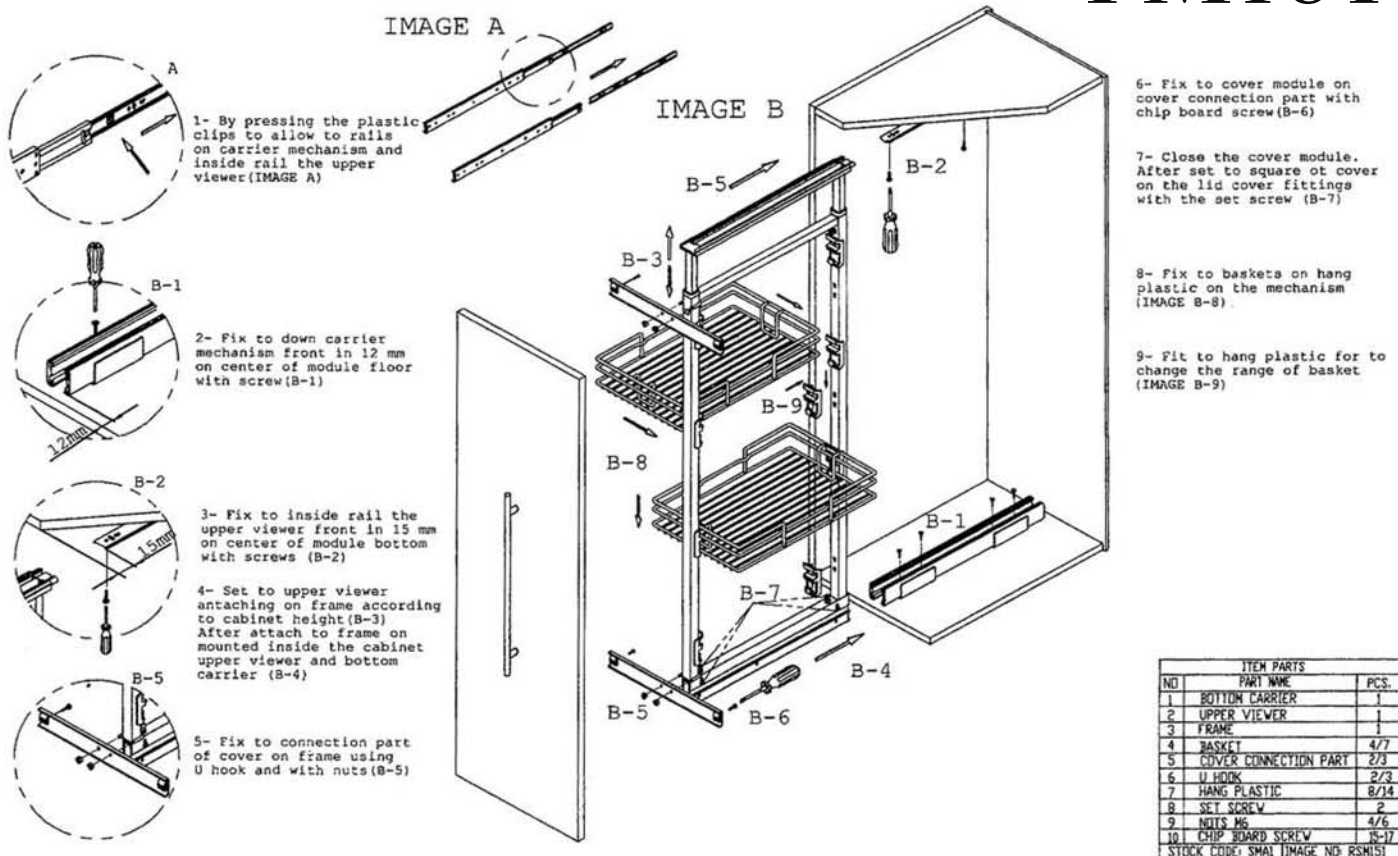

PM18TS

WOOD BOTTOM BASKET MOUNTING INSTRUCTIONS

S-1504