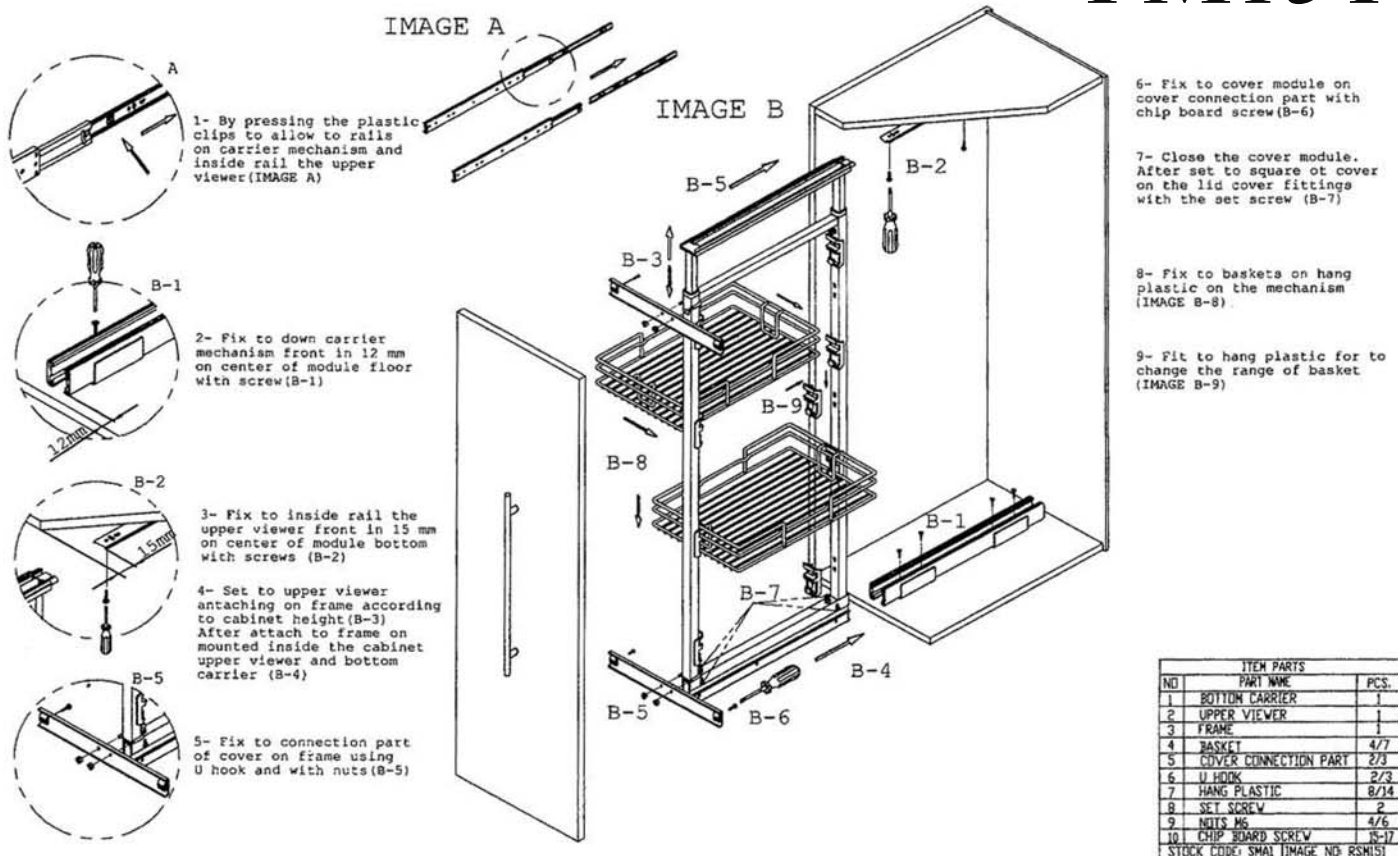

PM15TS

WOOD BOTTOM BASKET MOUNTING INSTRUCTIONS

S-1503